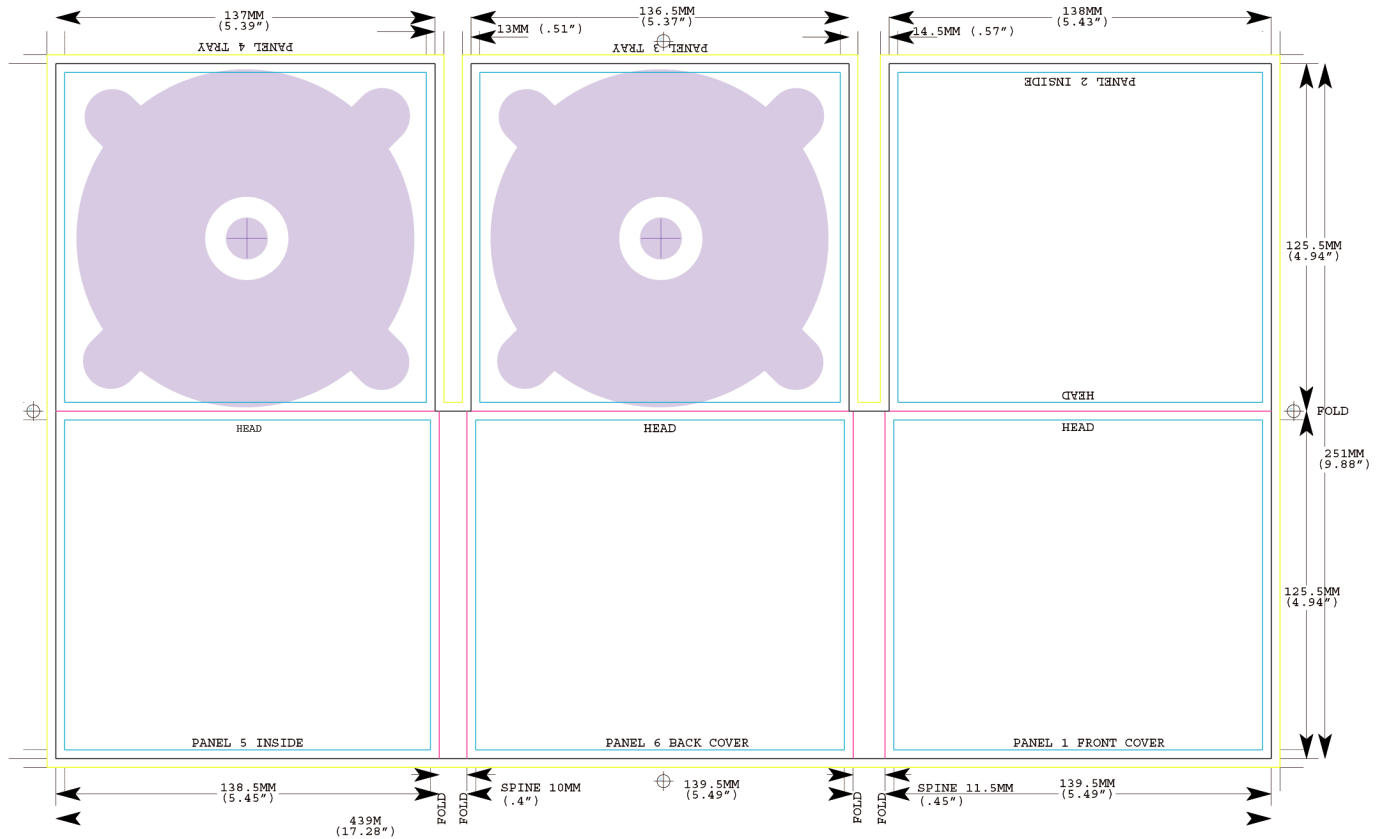

CD Digi • 6 Panel/2 Trays

UMG_CD_6P_DIG_2TRAY_JUL00.QXT

Legend

- TRIM
- FOLD /PERF
- SAFETY
- BLEED

Special Considerations

- Prints on board stock.