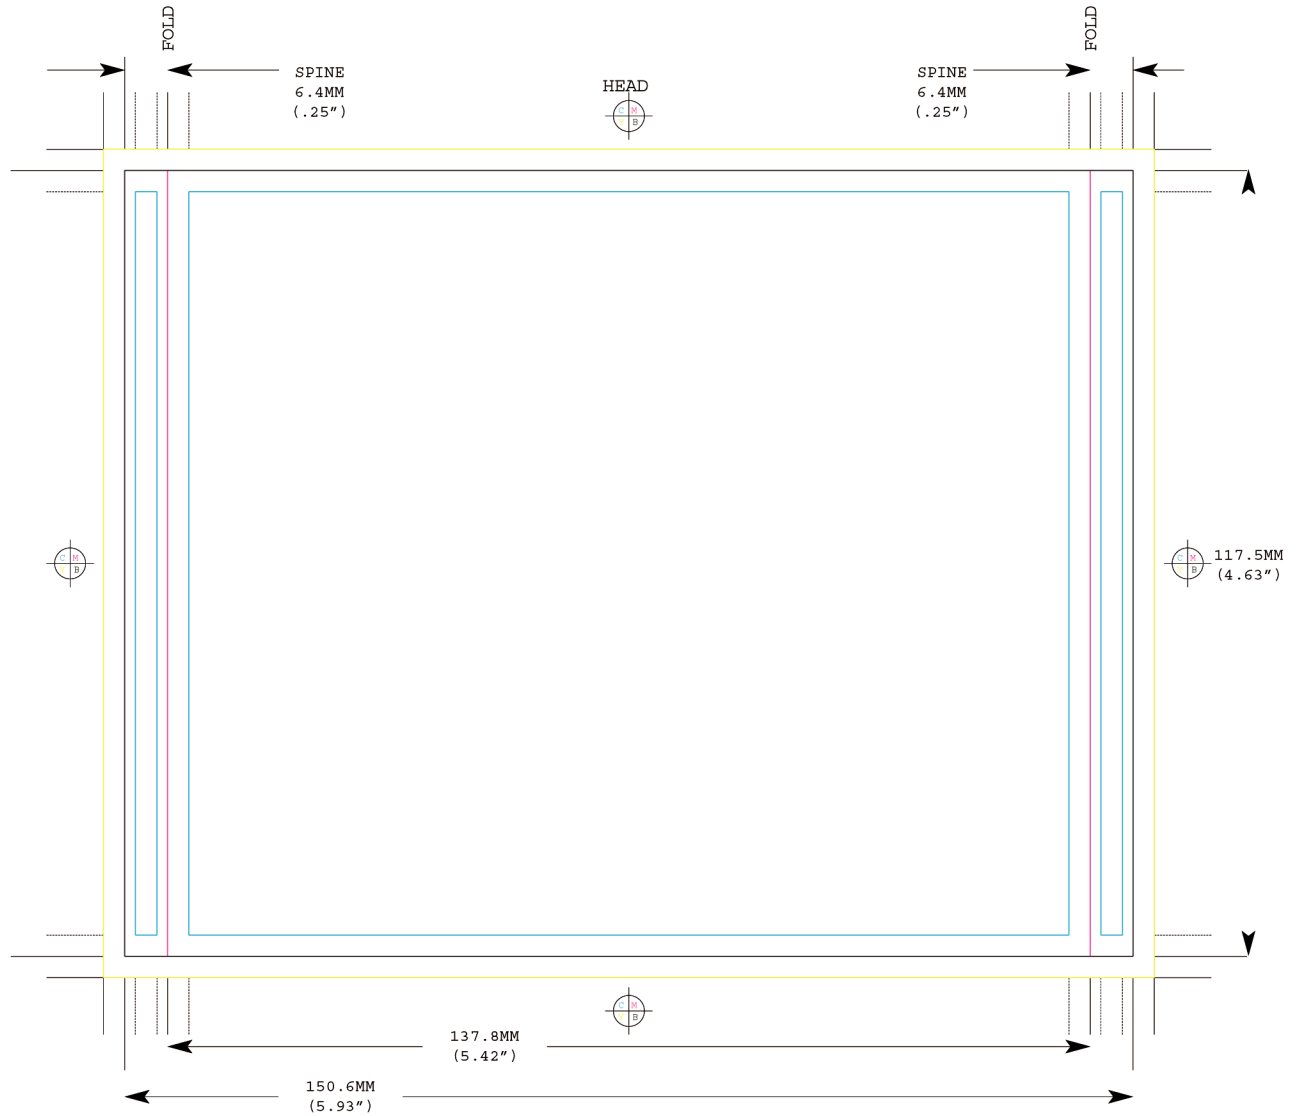

CD Inlay

UMG_CD_INLAY_NOV02.QXT

Legend

- TRIM
- FOLD/PERF
- SAFETY
- BLEED

Special Considerations

- Preferred barcode placement is 1/8" down from top and 1/8" in from right.
- See barcode specifications page.
- "CD Inlay Clear Tray Template" available on next page.